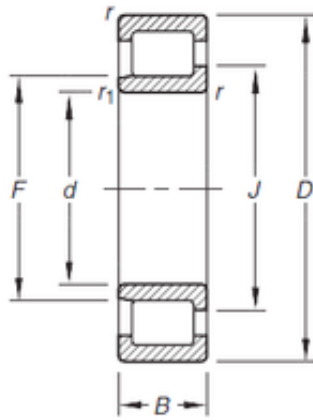

Timken BEARINGS INDUSTRY

20 mm x 52 mm x 21 mm Timken NJ2304E.TVP cylindrical roller bearings

Bearing No. NJ2304E.TVP

Bore Diameter	20 mm
Outer Diameter	45,5 mm
d	20 mm
F	27,5 mm
D	52 mm
E	45,5 mm
B	21 mm
C	21 mm
r	0,6 mm
r1 max.	1,1 mm
H	41,8 mm
J	31,4 mm

NJ2304E.TVP Bearing 2D drawings and 3D CAD models