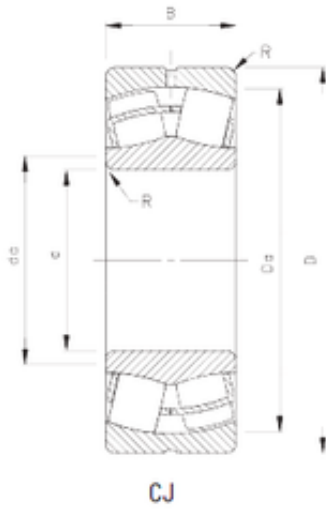

Timken BEARINGS INDUSTRY

120 mm x 260 mm x 86 mm Timken 22324CJ spherical roller bearings

Bearing No. 22324CJ

Size	120x260x86 mm
Bore Diameter	120 mm
Outer Diameter	260 mm
Width	86 mm
d	120 mm
D	260 mm
B	86 mm
C	86 mm
R	2,5 mm
Da	225 mm
da	151 mm

22324CJ Bearing 2D drawings and 3D CAD models