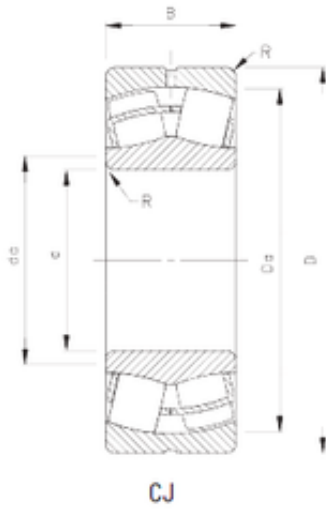

Timken BEARINGS INDUSTRY

110 mm x 180 mm x 56 mm Timken 23122CJ spherical roller bearings

Bearing No. 23122CJ

| | |
|----------------|---------------|
| Size | 110x180x56 mm |
| Bore Diameter | 110 mm |
| Outer Diameter | 180 mm |
| Width | 56 mm |
| d | 110 mm |
| D | 180 mm |
| B | 56 mm |
| C | 56 mm |
| R | 2 mm |
| Da | 169 mm |
| da | 127 mm |

23122CJ Bearing 2D drawings and 3D CAD models