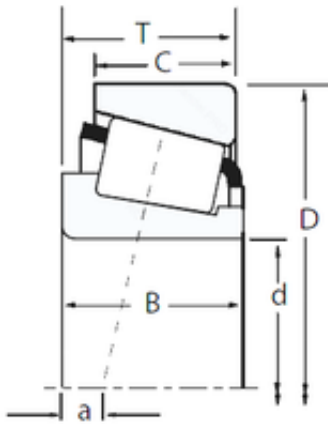

# Timken BEARINGS INDUSTRY

34,975 mm x 71,996 mm x 19,583 mm Timken  
14139/14282 tapered roller bearings

Bearing No. 14139/14282

Size	34.975x71.996x19.002 mm
Bore Diameter	34,975 mm
Outer Diameter	71,996 mm
Width	19,002 mm
d	34,975 mm
D	71,996 mm
T	19,002 mm
B	19,583 mm
C	15,032 mm
R	1,3 mm
r	1,5 mm

14139/14282 Bearing 2D drawings and 3D CAD models