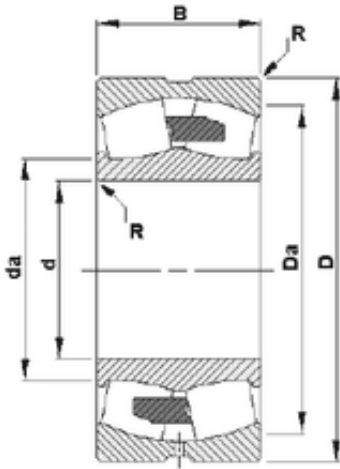

Timken BEARINGS INDUSTRY

750 mm x 1000 mm x 185 mm Timken
239/750YMB spherical roller bearings

Bearing No. 239/750YMB

Size	750x1000x185 mm
Bore Diameter	750 mm
Outer Diameter	1000 mm
Width	185 mm
d	750 mm
D	1000 mm
B	185 mm
C	185 mm
R	5 mm
Da	946 mm
da	813 mm

239/750YMB Bearing 2D drawings and 3D CAD models