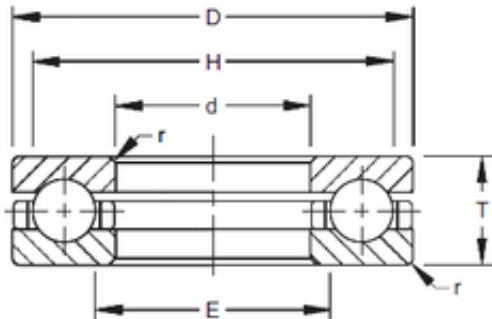

Timken BEARINGS INDUSTRY

Timken 130TVB551 thrust ball bearings

Bearing No. 130TVB551

Size	330.2x419.1x63.5 mm
Bore Diameter	330,2 mm
Outer Diameter	419,1 mm
Width	63,5 mm
d	330,2 mm
D	419,1 mm
T	63,5 mm
r max	6,4 mm
E	348,5 mm
H	400,8 mm
Weight	18 Kg
Basic dynamic load rating (C)	2470 kN

130TVB551 Bearing 2D drawings and 3D CAD models