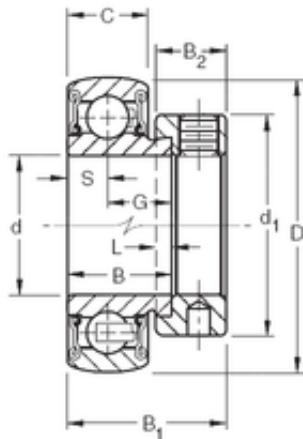

Timken BEARINGS INDUSTRY

36,5125 mm x 72 mm x 25,4 mm Timken
RA107RRB deep groove ball bearings

Bearing No. RA107RRB

Size	36.5125x72x25.4 mm
Bore Diameter	36,5125 mm
Outer Diameter	72 mm
Width	25,4 mm
d	36,5125 mm
D	72 mm
B	25,4 mm
C	19 mm
d1	54,4 mm
B1	38,9 mm
B2	17,1 mm
G	15,9 mm
L	4 mm
S	9,5 mm
Weight	0,476 Kg
Basic dynamic load rating (C)	28,5 kN

RA107RRB Bearing 2D drawings and 3D CAD models