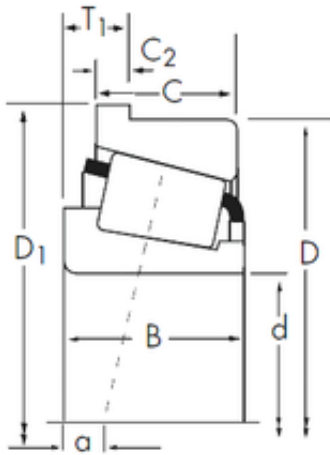

Timken BEARINGS INDUSTRY

34,925 mm x 72,238 mm x 20,638 mm Timken
16137/16284-B tapered roller bearings

Bearing No. 16137/16284-B

Size	34.925x72.238x20.638 mm
Bore Diameter	34,925 mm
Outer Diameter	72,238 mm
Width	20,638 mm
d	34,925 mm
D	72,238 mm
T1	8,733 mm
B	20,638 mm
C	15,875 mm
R	3,5 mm

16137/16284-B Bearing 2D drawings and 3D CAD models