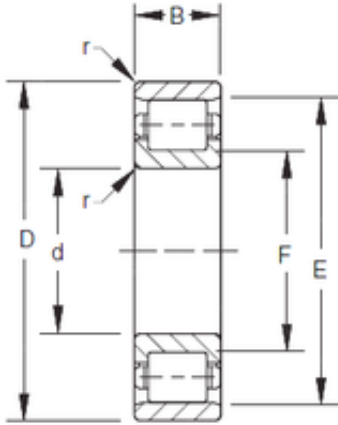

Timken BEARINGS INDUSTRY

RJ
RIJ

100 mm x 215 mm x 82,6 mm Timken 100RJ33 cylindrical roller bearings

Bearing No. 100RJ33

Bore Diameter	100 mm
Outer Diameter	193 mm
d	100 mm
F	122 mm
D	215 mm
E	193 mm
B	82,6 mm
C	82,6 mm
r max	2,5 mm

100RJ33 Bearing 2D drawings and 3D CAD models