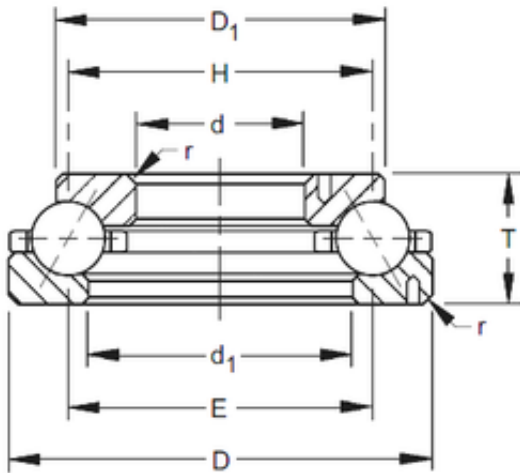

Timken BEARINGS INDUSTRY

Timken 150TVL701 angular contact ball bearings

Bearing No. 150TVL701

| | |
|----------------|---------------------|
| Size | 381x520.7x84.125 mm |
| Bore Diameter | 381 mm |
| Outer Diameter | 520,7 mm |
| Width | 84,125 mm |
| d | 381 mm |
| D | 520,7 mm |
| T | 84,125 mm |
| d1 | 419,1 mm |
| D1 | 482,6 mm |
| E | 450,8 mm |
| H | 450,8 mm |

150TVL701 Bearing 2D drawings and 3D CAD models