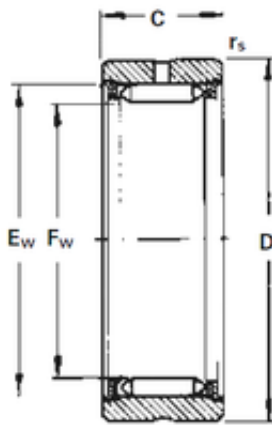

## Timken RNA2140 needle roller bearings

Bearing No. RNA2140

Size	158x165x36 mm
Bore Diameter	158 mm
Outer Diameter	165 mm
Width	36 mm
Fw	158 mm
D	180 mm
Ew	165 mm
C	36 mm
r	1,35 mm
Weight	1,478 Kg
Basic dynamic load rating (C)	157 kN
Basic static load rating (C0)	455 kN
(Grease) Lubrication Speed	1600 r/min

RNA2140 Bearing 2D drawings and 3D CAD models