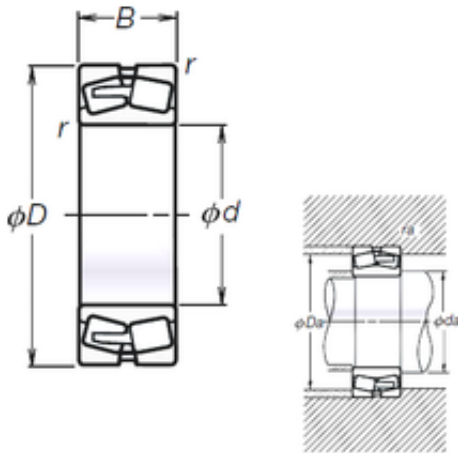

Timken BEARINGS INDUSTRY

45 mm x 100 mm x 36 mm NSK 22309L12CAM spherical roller bearings

Bearing No. 22309L12CAM

Size	45x100x36 mm
Bore Diameter	45 mm
Outer Diameter	100 mm
Width	36 mm
d	45 mm
D	100 mm
B	36 mm
C	36 mm
r min.	1,5 mm
Basic dynamic load rating (C)	148 kN

22309L12CAM Bearing 2D drawings and 3D CAD models