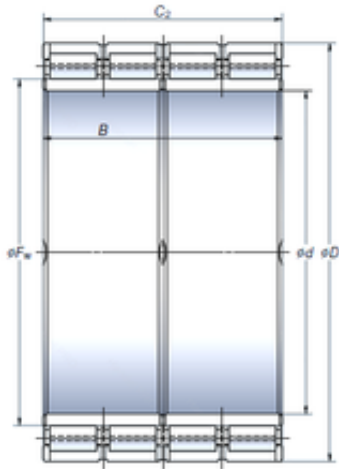

Timken BEARINGS INDUSTRY

600 mm x 870 mm x 640 mm NSK
STF600RV8714g cylindrical roller bearings

Bearing No. STF600RV8714g

Size	600x870x640 mm
Bore Diameter	600 mm
Outer Diameter	870 mm
Width	640 mm
d	600 mm
Fw	669 mm
D	870 mm
B	640 mm
C	640 mm
Basic dynamic load rating (C)	15 700 kN

STF600RV8714g Bearing 2D drawings and 3D CAD models