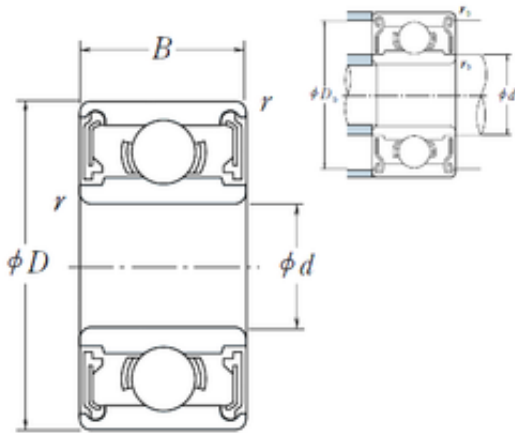

# Timken BEARINGS INDUSTRY

8 mm x 24 mm x 8 mm NSK 628 VV deep groove ball bearings

Bearing No. 628 VV

Size	8x24x8 mm
Bore Diameter	8 mm
Outer Diameter	24 mm
Width	8 mm
d	8 mm
D	24 mm
B	8 mm
C	8 mm
r min.	0,3 mm
db max.	12 mm
Db min.	20,5 mm
rb max.	0,3 mm
Weight	0,0174 Kg
Basic dynamic load rating (C)	3,35 kN
Basic static load rating (C0)	1,43 kN

628 VV Bearing 2D drawings and 3D CAD models