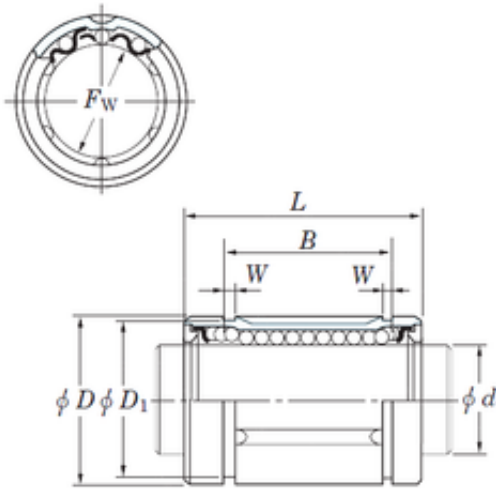

Timken BEARINGS INDUSTRY

KOYO SDM6 linear bearings

Bearing No. SDM6

Size	6x12x13.5 mm
Bore Diameter	6 mm
Outer Diameter	12 mm
Width	13,5 mm
Fw	6 mm
D	12 mm
B	13,5 mm
D1	11,5 mm
L	19 mm
W	1,1 mm
Weight	0,007 Kg
Basic dynamic load rating (C)	108 kN

SDM6 Bearing 2D drawings and 3D CAD models