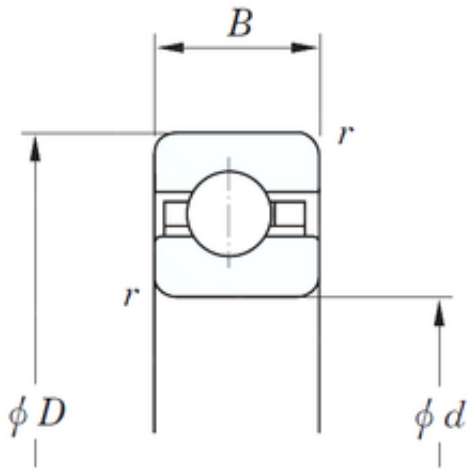

Timken BEARINGS INDUSTRY

304,8 mm x 342,9 mm x 19,05 mm KOYO
KFC120 deep groove ball bearings

Bearing No. KFC120

Size	304.8x342.9x19.05 mm
Bore Diameter	304,8 mm
Outer Diameter	342,9 mm
Width	19,05 mm
d	304,8 mm
D	342,9 mm
B	19,05 mm
C	19,05 mm
r	2 mm
Weight	2,36 Kg
Basic dynamic load rating (C)	41,4 kN
Bearing No.	KFC120
r(min)	2
Cr	41.4
C0r	70.9
Mass(kg)	2.36

KFC120 Bearing 2D drawings and 3D CAD models