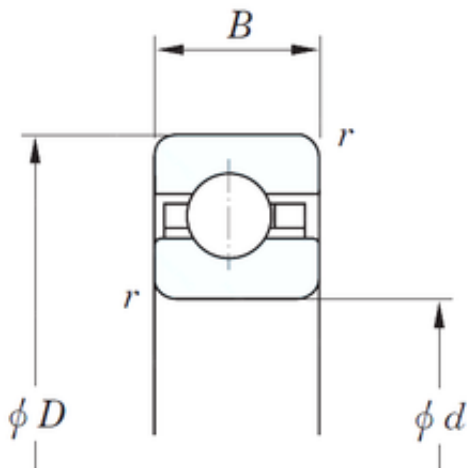

Timken BEARINGS INDUSTRY

107,95 mm x 146,05 mm x 19,05 mm KOYO
KFC042 deep groove ball bearings

Bearing No. KFC042

Size	107.95x146.05x19.05 mm
Bore Diameter	107,95 mm
Outer Diameter	146,05 mm
Width	19,05 mm
d	107,95 mm
D	146,05 mm
B	19,05 mm
C	19,05 mm
r	2 mm
Weight	0,907 Kg
Basic dynamic load rating (C)	28,8 kN
Bearing No.	KFC042
r(min)	2
Cr	28.8
C0r	29.4
Mass(kg)	0.907

KFC042 Bearing 2D drawings and 3D CAD models