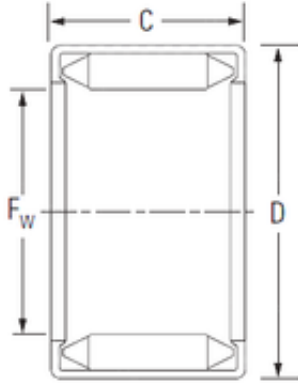

Timken BEARINGS INDUSTRY

KOYO 20BM2616 needle roller bearings

Bearing No. 20BM2616

Size	20x26x16 mm
Bore Diameter	20 mm
Outer Diameter	26 mm
Width	16 mm
Fw	20 mm
D	26 mm
C	16 mm
Weight	0,021 Kg
Basic dynamic load rating (C)	14,8 kN
Basic static load rating (C0)	31,4 kN

20BM2616 Bearing 2D drawings and 3D CAD models