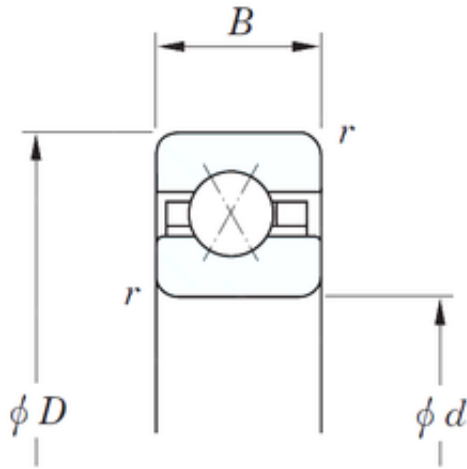

Timken BEARINGS INDUSTRY

762 mm x 812,8 mm x 25,4 mm KOYO
KGX300 angular contact ball bearings

Bearing No. KGX300

Size	762x812.8x25.4 mm
Bore Diameter	762 mm
Outer Diameter	812,8 mm
Width	25,4 mm
d	762 mm
D	812,8 mm
B	25,4 mm
C	25,4 mm
r	2 mm
Weight	10,6 Kg
Basic dynamic load rating (C)	75,2 kN
Bearing No.	KGX300
r(min)	2
Cr	75.2
C0r	195
Mass(kg)	10.6

KGX300 Bearing 2D drawings and 3D CAD models