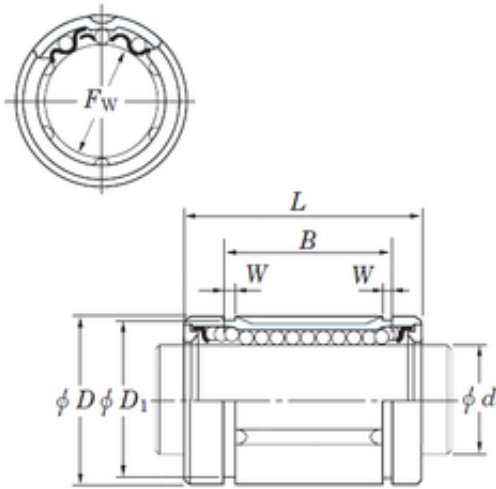

Timken BEARINGS INDUSTRY

KOYO SDE20 linear bearings

Bearing No. SDE20

Size	20x32x31.5 mm
Bore Diameter	20 mm
Outer Diameter	32 mm
Width	31,5 mm
Fw	20 mm
D	32 mm
B	31,5 mm
D1	30,3 mm
L	45 mm
W	1,6 mm
Weight	0,096 Kg
Basic dynamic load rating (C)	590 kN

SDE20 Bearing 2D drawings and 3D CAD models