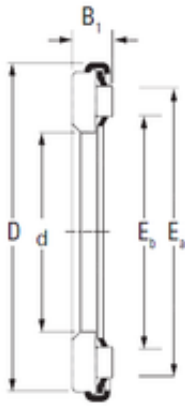

Timken BEARINGS INDUSTRY

KOYO AX 15 240 300 needle roller bearings

Bearing No. AX 15 240 300

Size	240x300x14.9 mm
Bore Diameter	240 mm
Outer Diameter	300 mm
Width	14,9 mm
d	240 mm
D	300 mm
B1	14,9 mm
Ea	286 mm
Eb	246 mm
Weight	2,3 Kg
Basic dynamic load rating (C)	280 kN
Basic static load rating (C0)	2240 kN

AX 15 240 300 Bearing 2D drawings and 3D CAD models