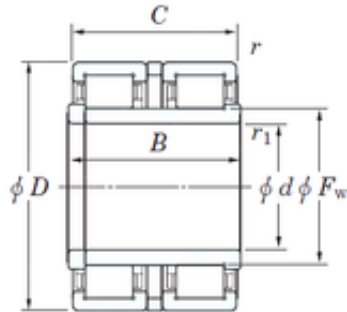

# Timken BEARINGS INDUSTRY

110 mm x 220 mm x 180 mm KOYO JC6  
cylindrical roller bearings

Bearing No. JC6

Size	110x220x180 mm
Bore Diameter	110 mm
Outer Diameter	220 mm
Width	180 mm
d	110 mm
Fw	138 mm
D	220 mm
B	180 mm
C	160 mm
r min.	2,5 mm
r1 min.	7 mm
Weight	30 Kg
Basic dynamic load rating (C)	789 kN

JC6 Bearing 2D drawings and 3D CAD models