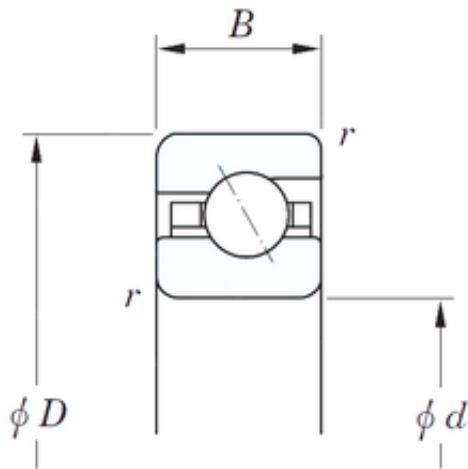

Timken BEARINGS INDUSTRY

228,6 mm x 254 mm x 12,7 mm KOYO
KDA090 angular contact ball bearings

Bearing No. KDA090

Size	228.6x254x12.7 mm
Bore Diameter	228,6 mm
Outer Diameter	254 mm
Width	12,7 mm
d	228,6 mm
D	254 mm
B	12,7 mm
C	12,7 mm
r	1,5 mm
Weight	0,767 Kg
Basic dynamic load rating (C)	21,8 kN
Bearing No.	KDA090
r(min)	1.5
Cr	21.8
C0r	40.3
Mass(kg)	0.767

KDA090 Bearing 2D drawings and 3D CAD models