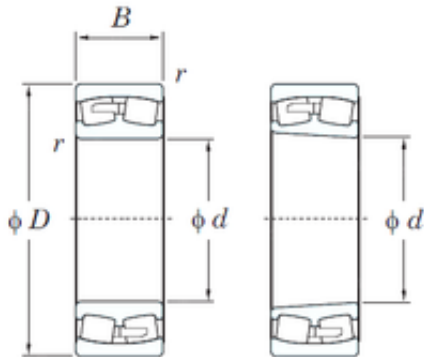

Timken BEARINGS INDUSTRY

220 mm x 460 mm x 145 mm KOYO 22344RK spherical roller bearings

Bearing No. 22344RK

Size	220x460x145 mm
Bore Diameter	220 mm
Outer Diameter	460 mm
Width	145 mm
d	220 mm
D	460 mm
B	145 mm
C	145 mm
r min.	5 mm
da min.	242 mm
Da max.	438 mm
ra max.	4 mm
Weight	122 Kg
Basic dynamic load rating (C)	2380 kN
Basic static load rating (C0)	3380 kN
(Grease) Lubrication Speed	720 r/min
(Oil) Lubrication Speed	960 r/min
Calculation factor (e)	0,34
Calculation factor (Y0)	1,96
Calculation factor (Y1)	2

22344RK Bearing 2D drawings and 3D CAD models