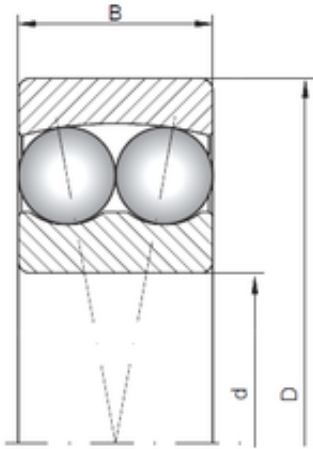

Timken BEARINGS INDUSTRY

45 mm x 85 mm x 23 mm ISO 2209 self aligning ball bearings

Bearing No. 2209

Size	45x85x23 mm
Bore Diameter	45 mm
Outer Diameter	85 mm
Width	23 mm
d	45 mm
D	85 mm
B	23 mm
C	23 mm

2209 Bearing 2D drawings and 3D CAD models