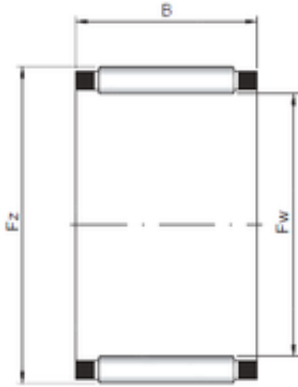

Timken BEARINGS INDUSTRY

ISO K105X112X20 needle roller bearings

Bearing No. K105X112X20

Size	105x112x20 mm
Bore Diameter	105 mm
Outer Diameter	112 mm
Width	20 mm
Fw	105 mm
Ew	112 mm
B	20 mm

K105X112X20 Bearing 2D drawings and 3D CAD models