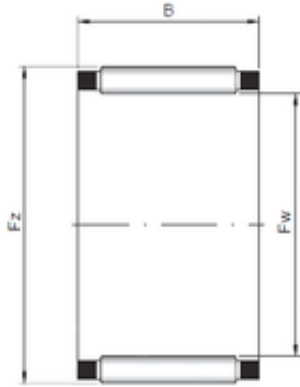

Timken BEARINGS INDUSTRY

ISO K10x14x13 needle roller bearings

Bearing No. K10x14x13

Size	10x14x13 mm
Bore Diameter	10 mm
Outer Diameter	14 mm
Width	13 mm
Fw	10 mm
Ew	14 mm
B	13 mm

K10x14x13 Bearing 2D drawings and 3D CAD models